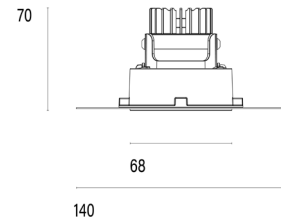

101 06 002203.023

Model

Name	Mono 060 Trimless Type 2
Finish	Structured Black
Area	Indoor

System

Power (Luminaire)	6.8W
Power (System)	8W
Voltage	240V-AC
Optics	Rotationally Symmetrical Direct 25°
Colour Temperature	3000°K
Luminous Flux	642lm
TM30	Rf95 Rg103
CRI	Ra98
Lumen Maintenance	L90 B10 50000hrs
Chromacity	<3 McAdam Step Ellipse
Articulation	Fixed
Cut-Out	Round 85mm x 100mm Depth
Ingress Protection	IP44
Control Device	Remote DALI (Included)
Class	III